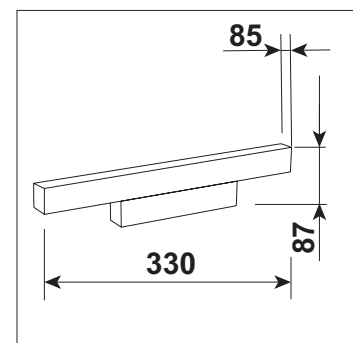

ARKI LINE

Mounting:	Ground/wall mounting
Body material:	Aluminium and stainless steel
Colour:	Standard anthracite grey RAL 7016, other RAL colours on request
Lumen output:	Standard 4000 lm/meter, any other on request
LED module:	Signify (Philips), Tridonic or equivalent SMD LED boards
Colour temperature:	3000/4000K/2700-6500K TunableWhite/RGBW, other on request
Colour Rendering:	CRI>80 in standard, other on request
Driver:	EVG on-off, DALI, DT8 TW, DMX, other on request
Wireless control:	on request
Daylight/Occupancy sensor:	on request
Emergency unit:	on request
Operating temperature range:	-20°C ... +40°C
IP Class:	IP67 in standard
Power:	220-240V 50/60Hz
Lighting direction:	Uplight / wallwasher
Light distribution:	Symmetric/asymmetric
Optics:	Lens
Beam angle:	35°/60°/90°/ASY, other on request
Diffuser:	CG clear glass
Warranty:	5 Years standard warranty

ARKI LINE ground or wall mounted luminaire

All current index numbers, lumen outputs, power consumption and many other technical information are available in our 2024 pricelist.

Basic dimensions